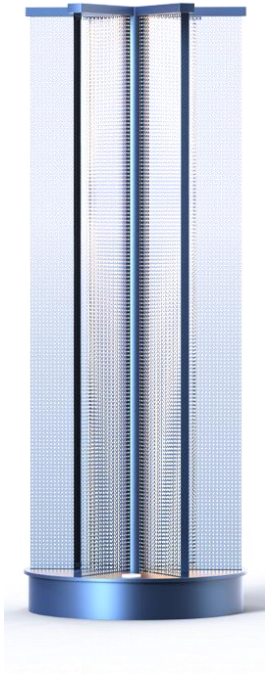

BC1026

Acrylic table lamp

Button switch.2 levels brightness

Material: Aluminium+Acrylic

Size: D125xH328mm

Color:Blue/black

Power: 5200mAH -USB C

Voltage: DC:5V

Current: 800mA

consumption: 4W

LED temp.: 2700K

Waterproof: IP54