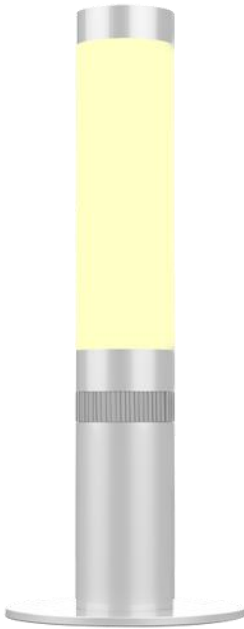

## BC1018BT

Bluetooth speaker table lamp  
Touch stepless dimming  
material: Aluminium+acrylic  
Size: D130\*H290mm  
Color:white/black/grey  
Power: 2800mAH -USB C  
Voltage: DC:5V  
Current: 600mA  
consumption: 3W  
LED temp.: 2700K  
Waterproof: IP54

## BC1019

Jellyf table lamp  
Touch stepless dimming  
material: Acrylic+PC  
Size: D110xH320mm  
Color:golden/silver/grey  
Power: 5000mAH -USB C  
Voltage: DC:5V  
Current: 700mA  
consumption: 3.5W  
LED temp.: 2700K  
Waterproof: IP54

## BC1020

Pillar table lamp  
rotating ring dimmer switch  
Material: Aluminium+acrylic  
Size: D50xD120xH306mm  
Color:golden/silver/grey  
Power: 5200mAH -USB C  
Voltage: DC:5V  
Current: 800mA  
consumption: 4W  
LED temp.: 2700K  
Waterproof: IP54

## BC1021

Tumbleman night table lamp

3 levels LED color

Material: Aluminium+PC

Size: D120xH190mm

Color:white/silver/grey

Power: 5200mAH -USB C

Voltage: DC:5V